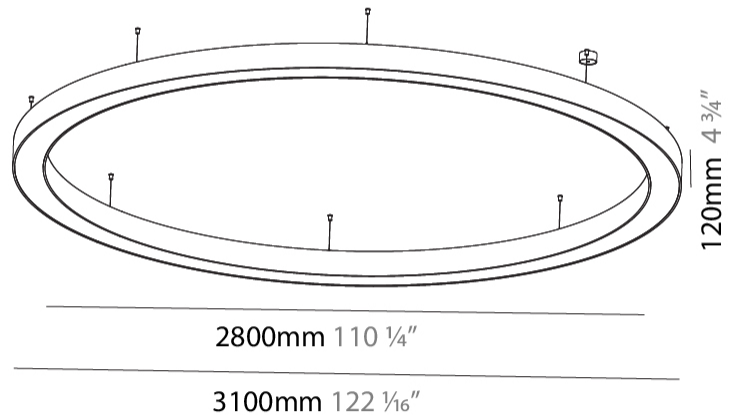

GENERAL

Series: Glorious
Subseries: Glorious
Brand: Prolicht
Division: Architectural
Mounting Type: Suspension
Mounting Location: Ceiling
Subcategory: Ambient

PHYSICAL

Shape: Round
Diameter (mm): 3100
Diameter (in): 122 1/16
Depth (mm): 120
Depth (in): 4 3/4
Max. Overall Height (mm): 2120
Max. Overall Height (in): 83 7/16
Light Distribution: Direct / Indirect
Weight (kg): 40.905
Weight (lbs): 90.18
Diffuser: PMMA - Opalor Micro-Prism
Fixture Finish: SSR / BKV / CWI / CRY / HAB / UFT / ITA / RUA / FTG / MYG / LOD / PUS / FRO / FUP / KIA / POP / BLS / SPG / MEY / GOH / GUM / CHC / COM / ABZ / JAG / OBR / MOS / ROR
Fixture Material: Aluminum

ELECTRICAL

Lamp Type: LED (Zhaga Standard)
Input Wattage (W): 240
Total Output Wattage (W): 192 / 153.6 (3500K)
Dimming: Non-Dimming / Phase Dimming (120Vac only) / 0-10V Dimming
Driver Included: Yes
Driver Location: Integrated
Driver Type: Constant Current - 120 / 277Vac
Driver Class: Class 2
Input Voltage (V): 120 - 277
Constant Current (MA): 350 / 800 (3500K)

LED

Color Temperature (°K): 3000 / 3500 / 4000
Max. Delivered Lumen (lm): 14770 / 15288 / 15600 Direct / 10220 / 10584 / 10800 Indirect
CRI: >80 CRI
Efficiency (%): 70
Lamp Life (hrs): 50000

OPTICAL

RATINGS AND CERTIFICATIONS

Certified By: Certified for North American Standards
IP rating: IP20